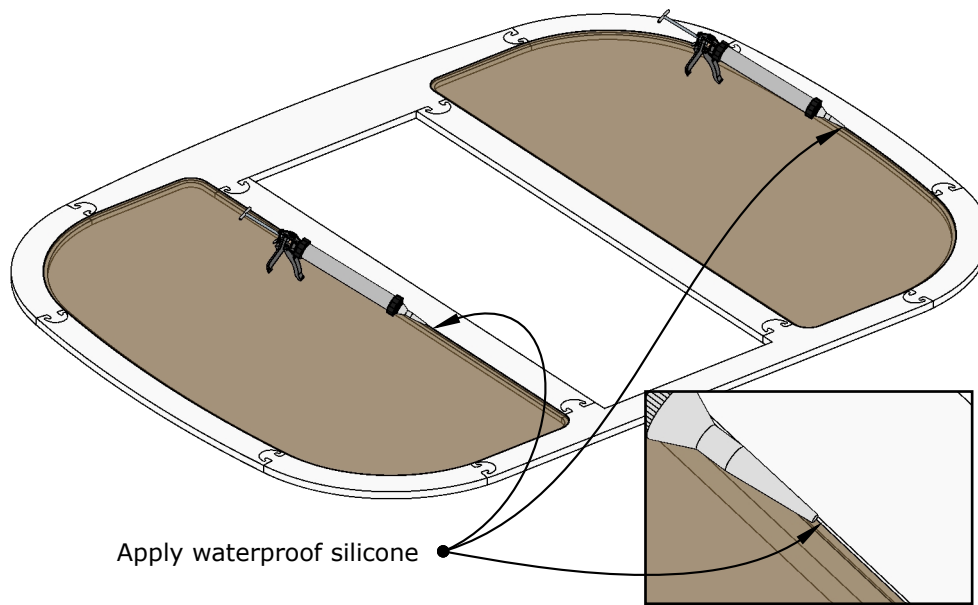

Sauna "CuBus" 3*2,4

Front glass-wall installation.

Sauna "CuBus" 3*2,4

Front glass-wall installation.

Sauna "CuBus" 3*2,4

Front glass-wall installation.

Be careful, do not hit the glass with screws!

Proceed with main installation manual.