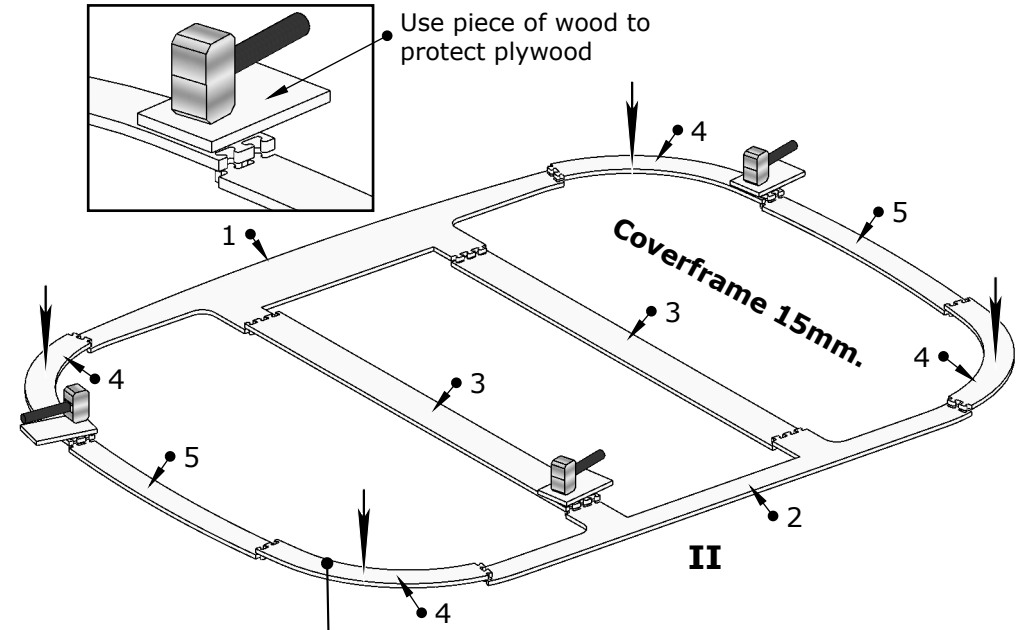

Sauna "CuBus" 3*2,4

Front glass-wall installation.

Sauna "CuBus" 3*2,4

Front glass-wall installation.

Sauna "CuBus" 3*2,4

Front glass-wall installation.

Be careful, do not hit the glass with screws!

Proceed with main installation manual.