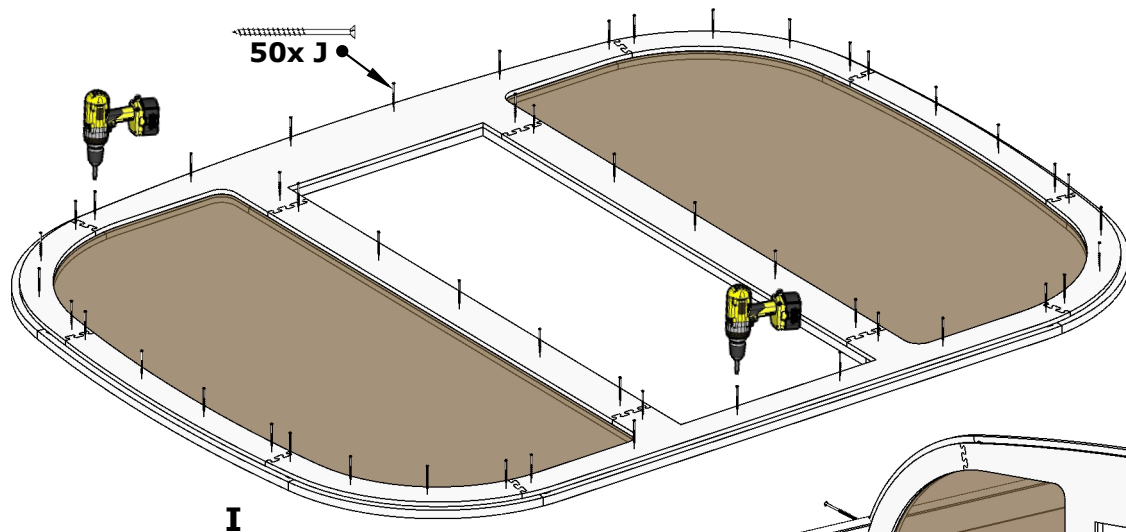

Sauna "CuBus" 3*2,4

Front glass-wall installation.

Sauna "CuBus" 3*2,4

Front glass-wall installation.

Sauna "CuBus" 3*2,4

Front glass-wall installation.

Be careful, do not hit the glass with screws!

Proceed with main installation manual.