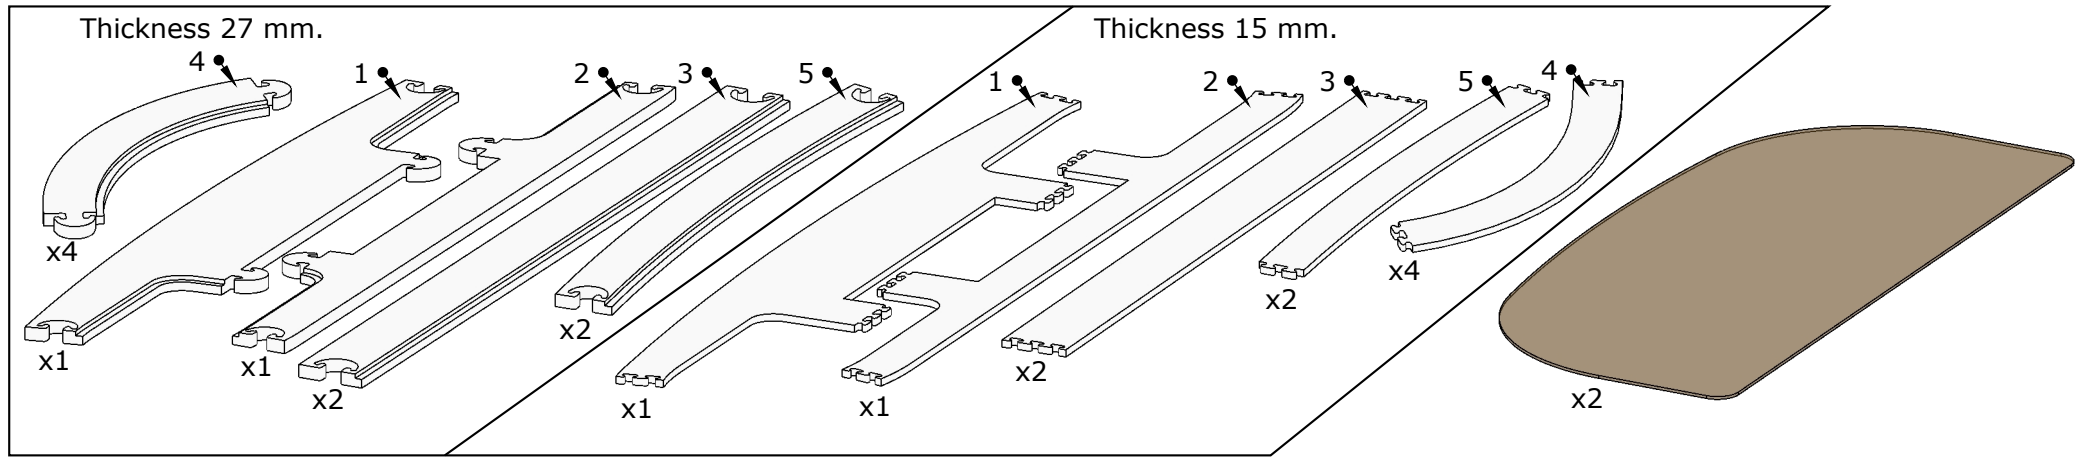

Sauna "CuBus" 3*2,4

Front glass-wall installation.

Sauna "CuBus" 3*2,4

Front glass-wall installation.

Sauna "CuBus" 3*2,4

Front glass-wall installation.

Be careful, do not hit the glass with screws!

Proceed with main installation manual.