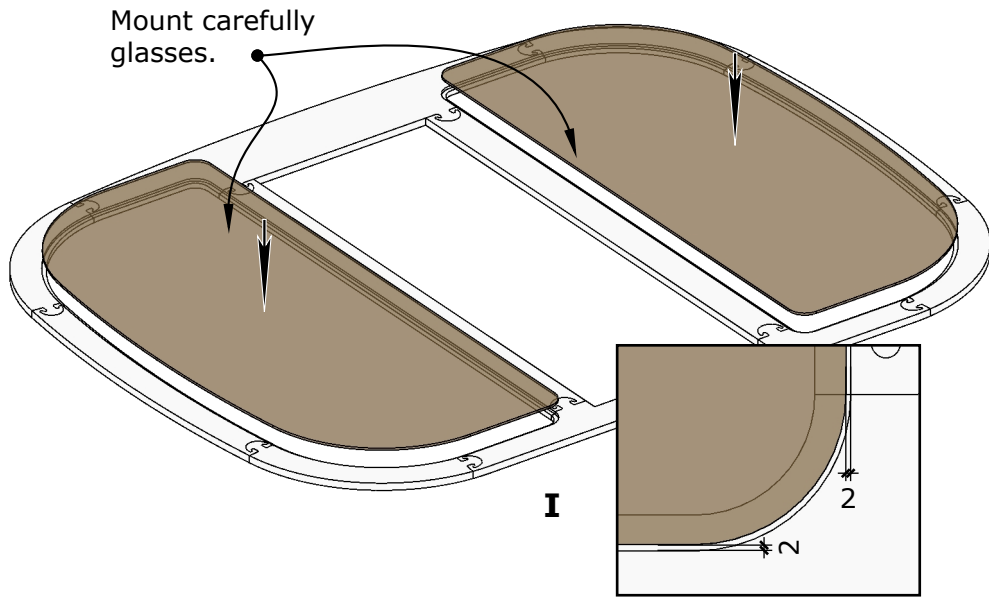

Sauna "CuBus" 3*2,4

Front glass-wall installation.

Sauna "CuBus" 3*2,4

Front glass-wall installation.

Sauna "CuBus" 3*2,4

Front glass-wall installation.

Be careful, do not hit the glass with screws!

Proceed with main installation manual.