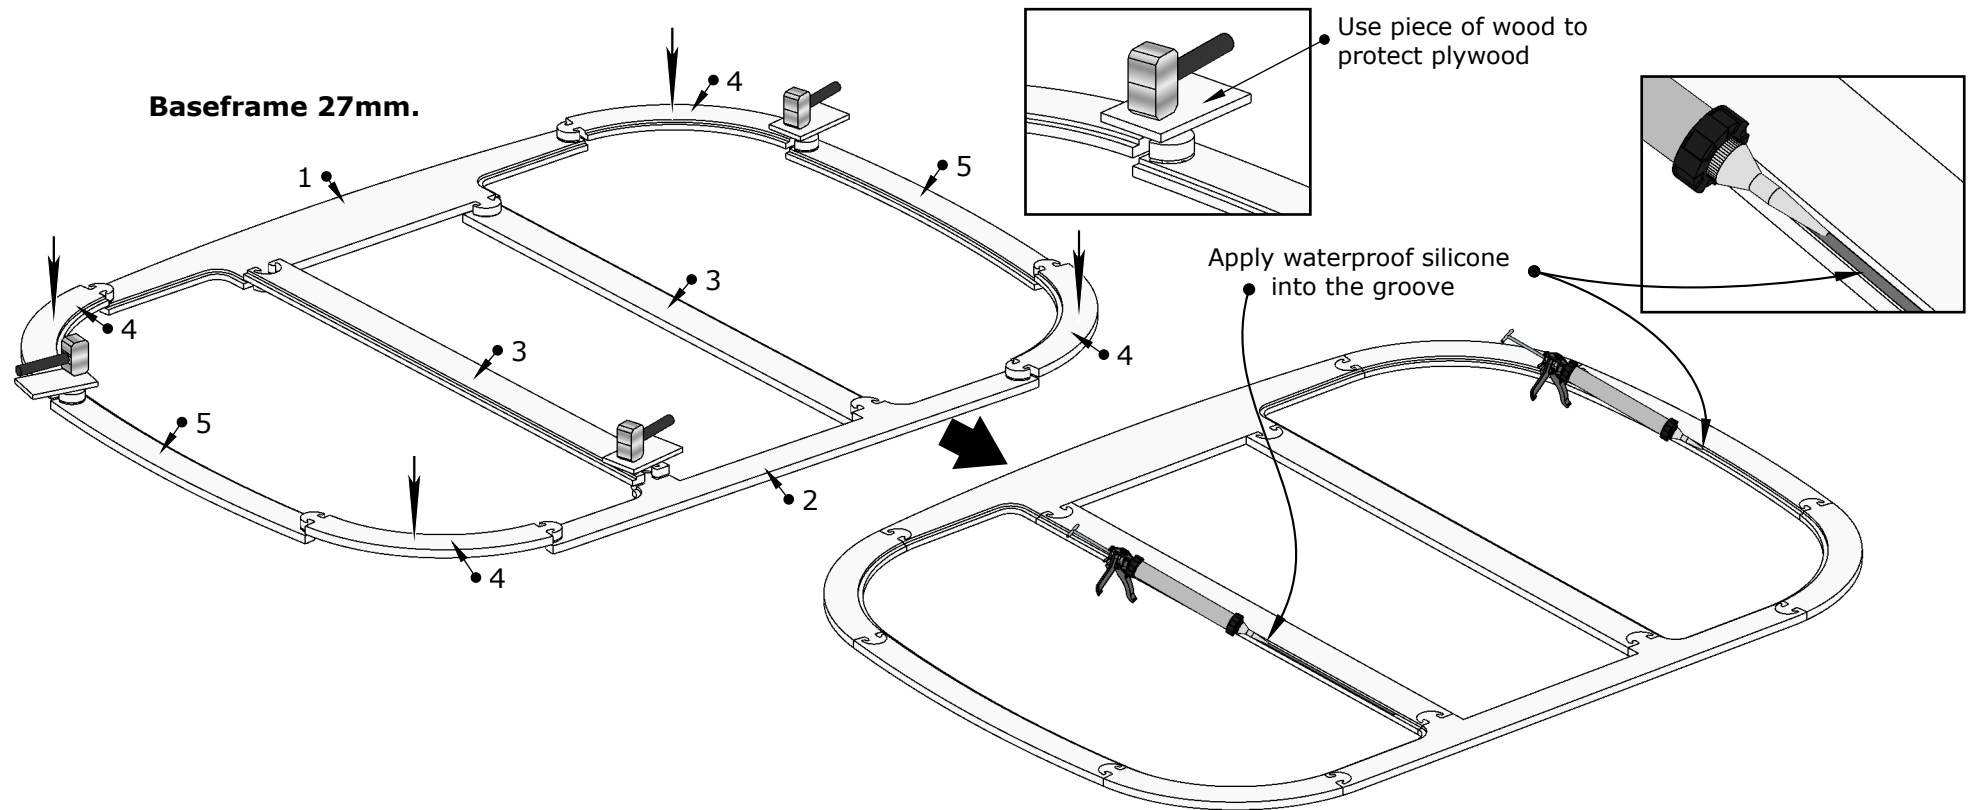

Sauna "CuBus" 3*2,4

Front glass-wall installation.

Sauna "CuBus" 3*2,4

Front glass-wall installation.

Sauna "CuBus" 3*2,4

Front glass-wall installation.

Be careful, do not hit the glass with screws!

Proceed with main installation manual.