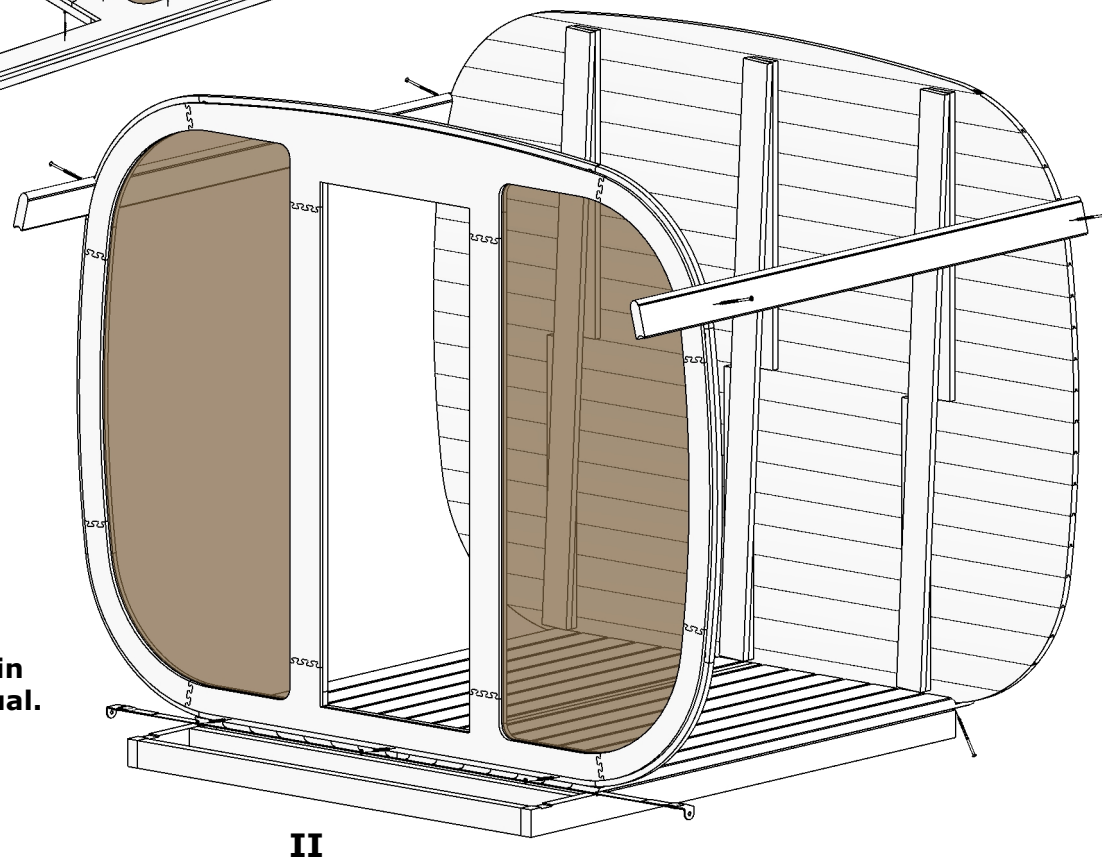

Sauna "CuBus" 3*2,4

Front glass-wall installation.

Sauna "CuBus" 3*2,4

Front glass-wall installation.

Sauna "CuBus" 3*2,4

Front glass-wall installation.

Be careful, do not hit the glass with screws!

Proceed with main installation manual.