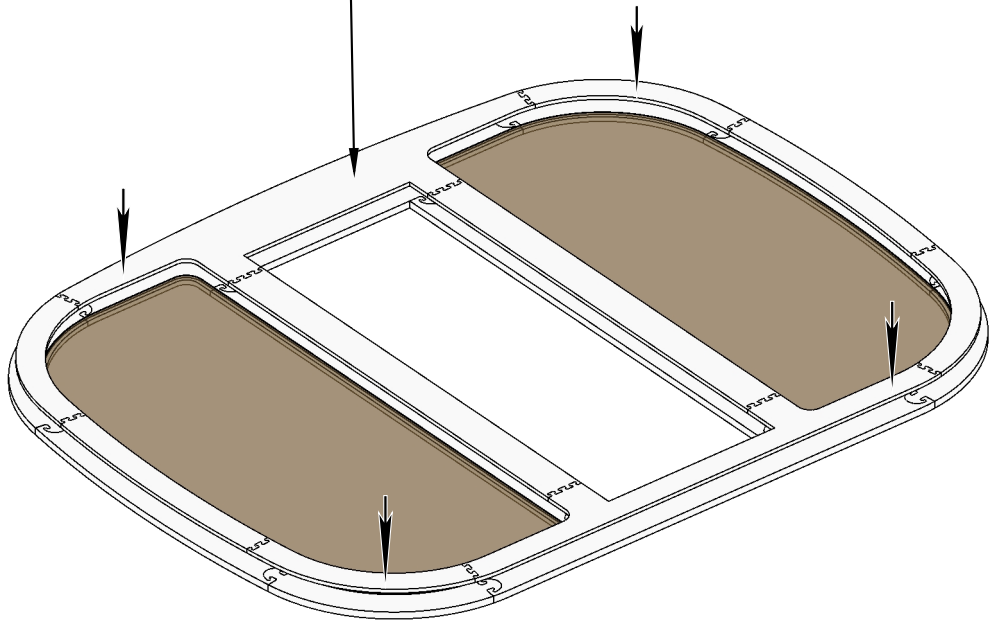

Sauna "CuBus" 3*2,4

Front glass-wall installation.

Sauna "CuBus" 3*2,4

Front glass-wall installation.

Sauna "CuBus" 3*2,4

Front glass-wall installation.

Be careful, do not hit the glass with screws!

Proceed with main installation manual.